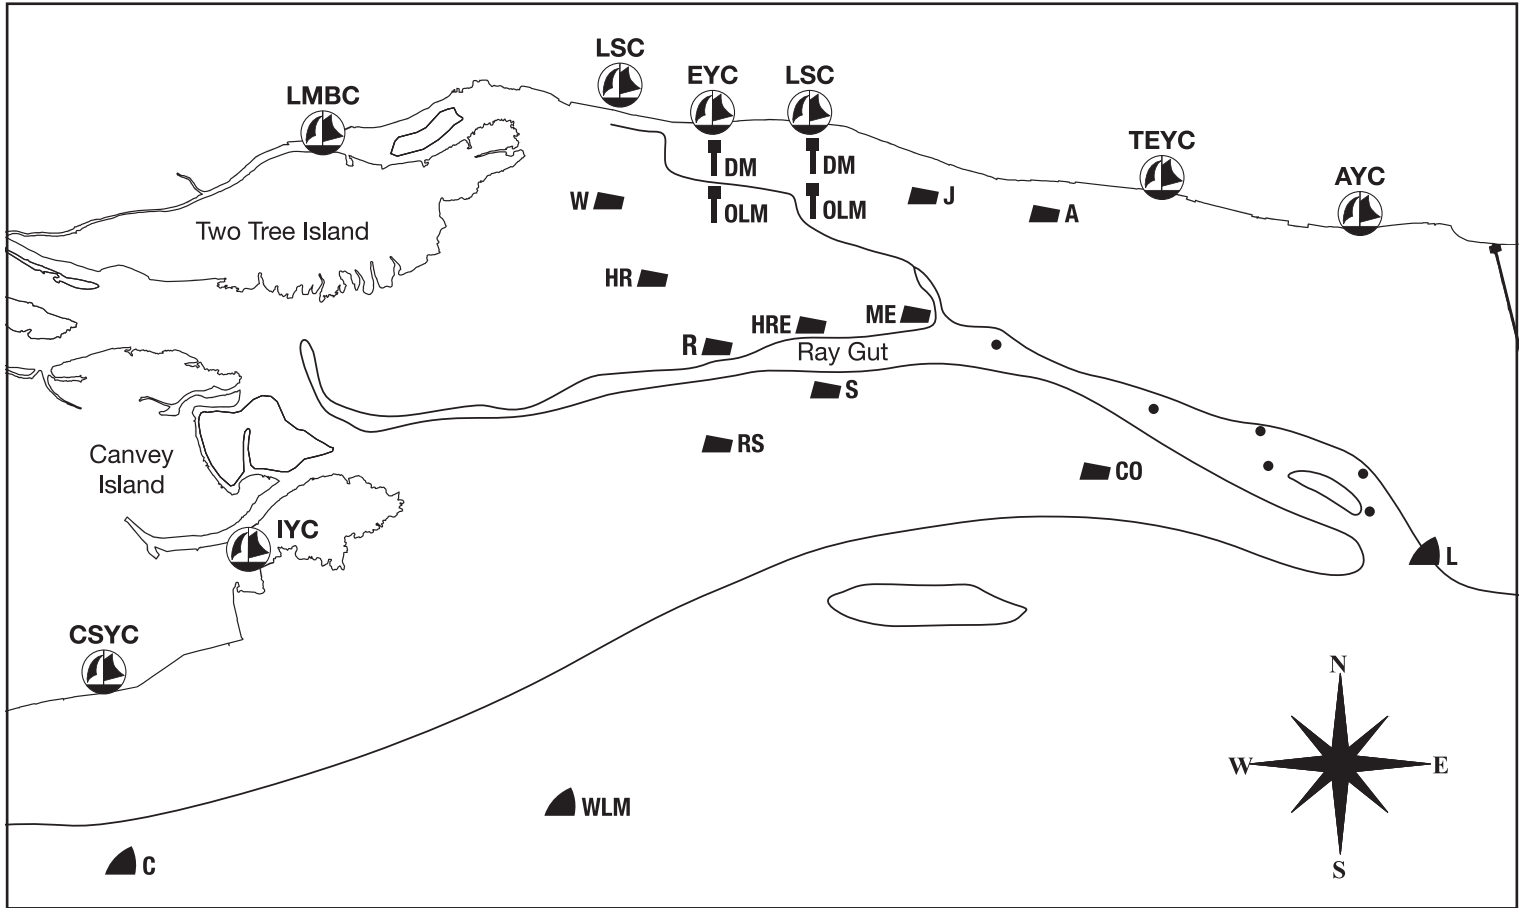

Essex Yacht Club Course Card 2019

Splash proof only, not guaranteed waterproof